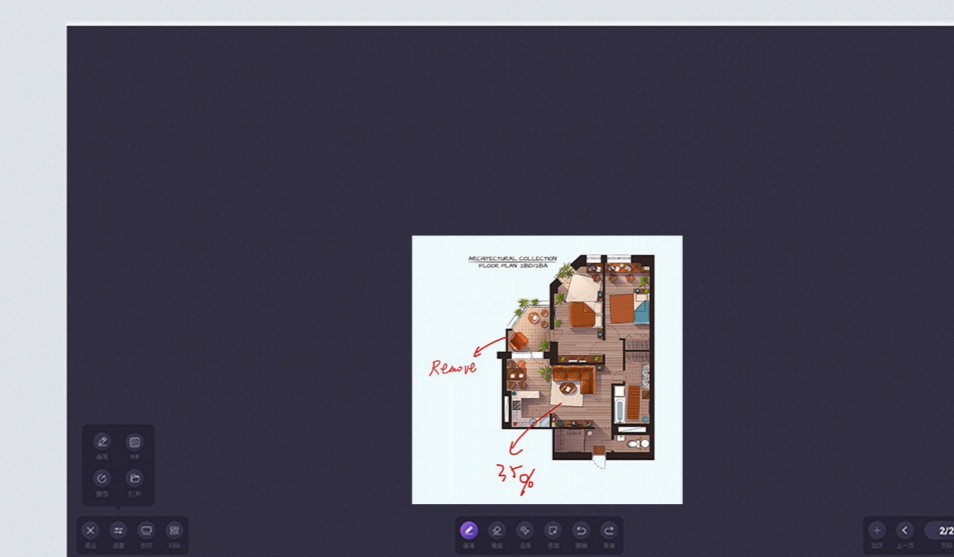

No Mouse Required

Easily Point Out on Any Occasions

27-inch touch screen, fast and accurate touch control, just need one gently point, PPT will be easily turned page.

The large screen can be synchronized while using writing pen and key annotations function.

Intelligent Whiteboard

Insert image | Insert video | Smart search

Scan Code to Save

Save to local folder | Scan to take away | Store in the cloud

Sharp Handwriting

1mm precision rate | Widths and colors are available

Zoom In and Out

One point to write | Tow points to zoom in and out | Back of hand touch to erase

0086-755-36699620

<https://global.horion.com>

Wireless Mirror Screen

Present Fantastic View in Real Time

Horion smart lectern and projector, conference display, small pitch LED and other venue screen can easily interacted with at the same time. Through the Horion wireless screen mirroring devices, multi screens can be displayed simultaneously and wonderful content can be presented in real time.