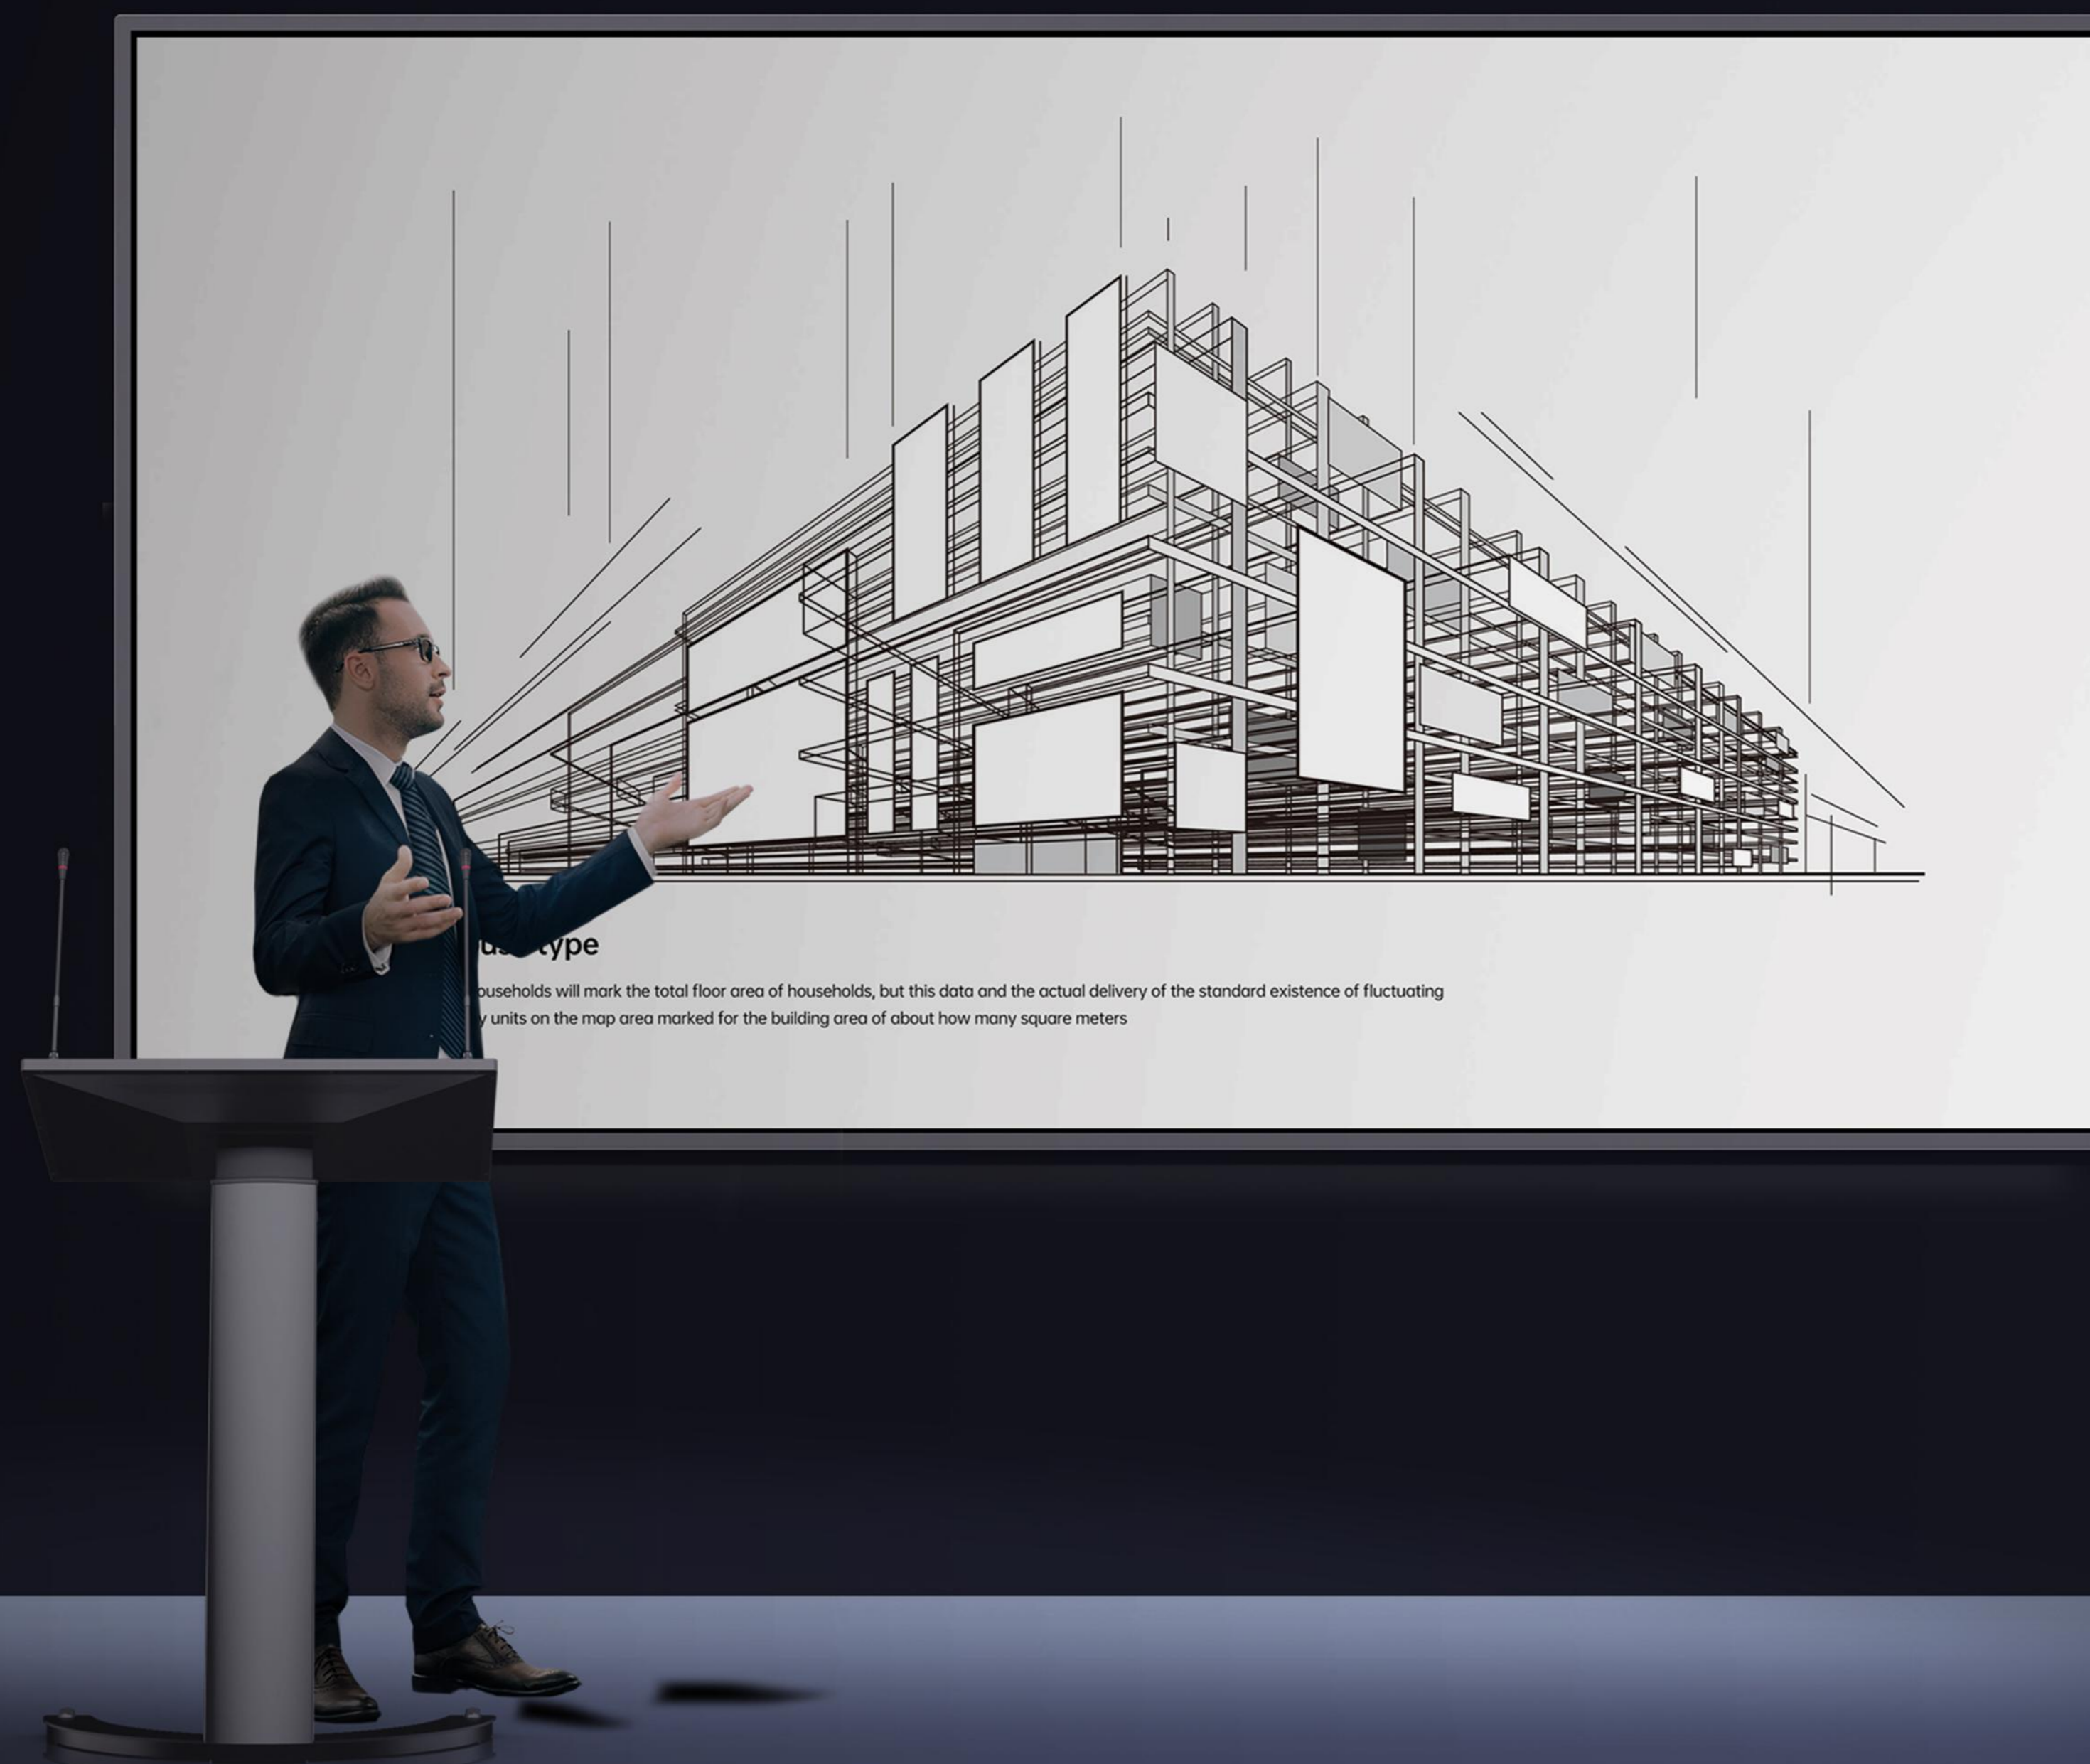

Zoom In and Out

One point to write | Tow points to zoom in and out | Back of hand touch to erase

0086-755-36699620

<https://global.horion.com>

Wireless Mirror Screen

Present Fantastic View in Real Time

Horion smart lectern and projector, conference display, small pitch LED and other venue screen can easily interacted with at the same time. Through the Horion wireless screen mirroring devices, multi screens can be displayed simultaneously and wonderful content can be presented in real time.

Ergonomic Design

One Click Lifting and Flexible Adjustment

Ergonomic design, the column can be flexibly adjusted to the required height, suitable for people of different heights, with a 20° golden tilt angle of the touch screen, bringing a comfortable viewing and operating experience.