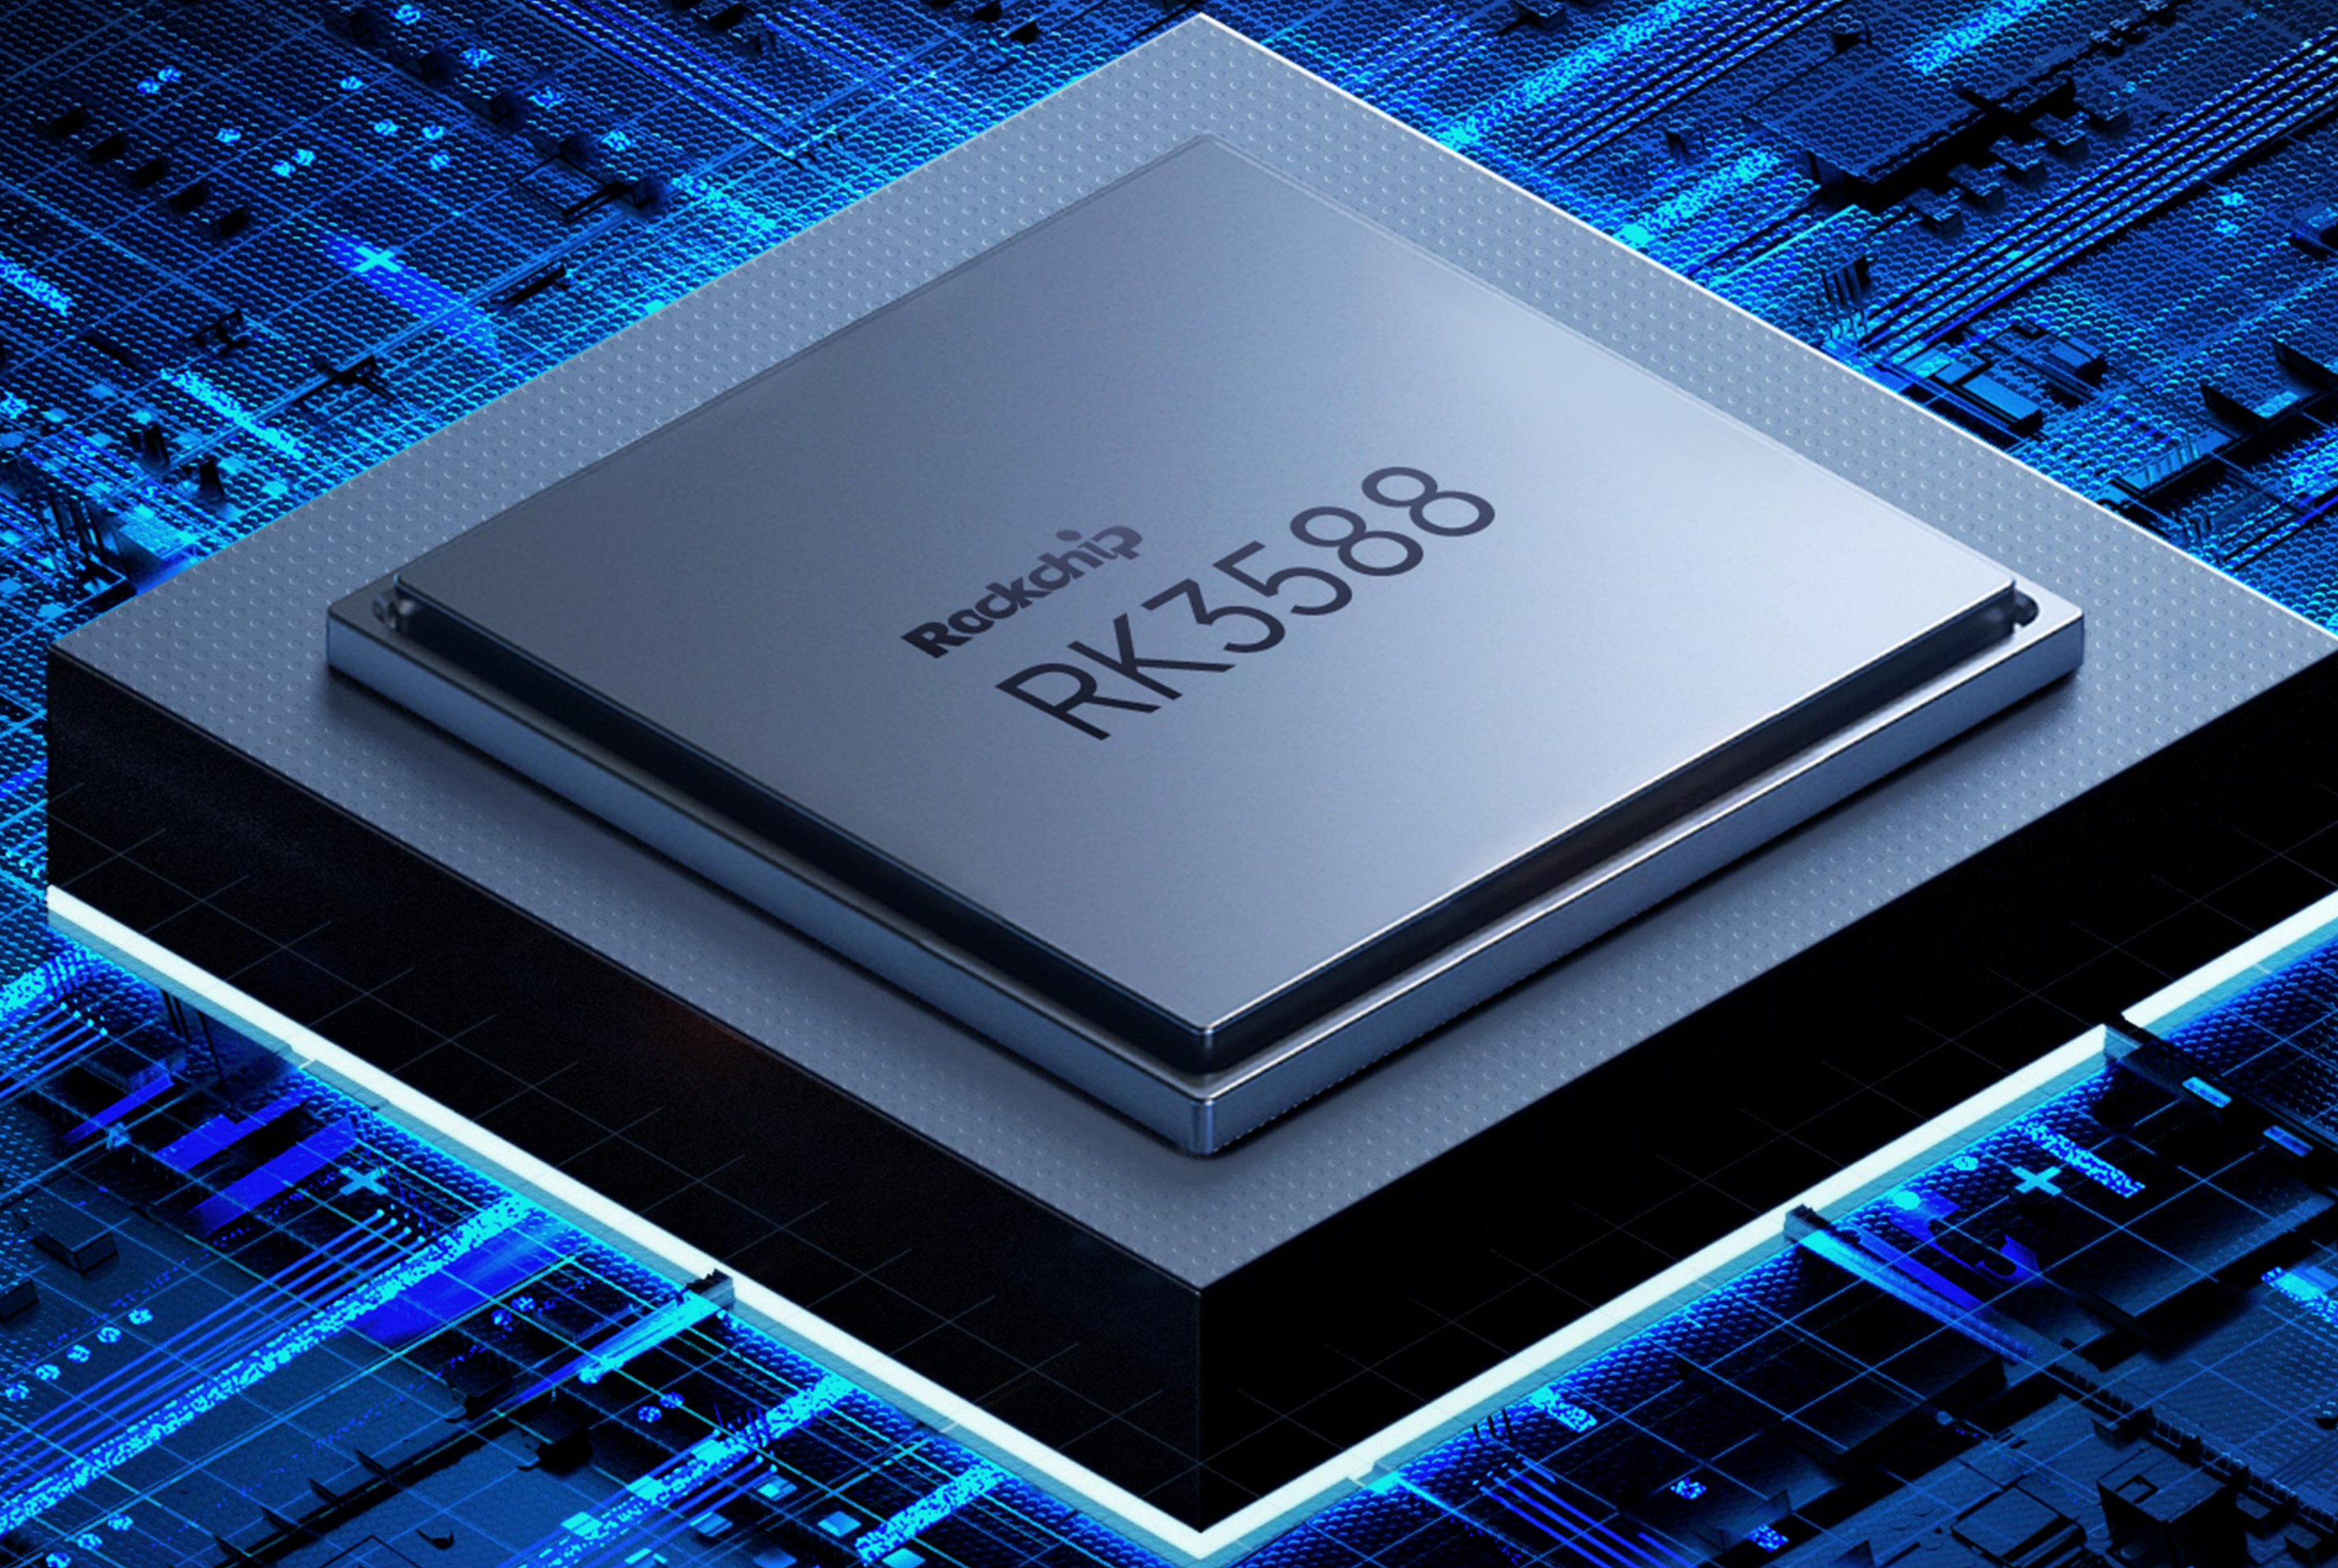

0086-755-36699620

<https://global.horion.com>

Powerful Capability

Professional Performance

Equipped with the flagship octa-core processor, excellent graphics performance and 6Tops high computing power support, it can continue to output strong power, start up software, read the data, to open a highly efficient and smooth experience at any time.

Equipped with a Flagship Octa-core Processor
With Graphics Performance Support, Smooth
Experience Has Been Highly Enhanced Again

6TOPS
High-computing
Power Support

6Tops Chip Computing Capability

Ordinary Chip Computing Capability