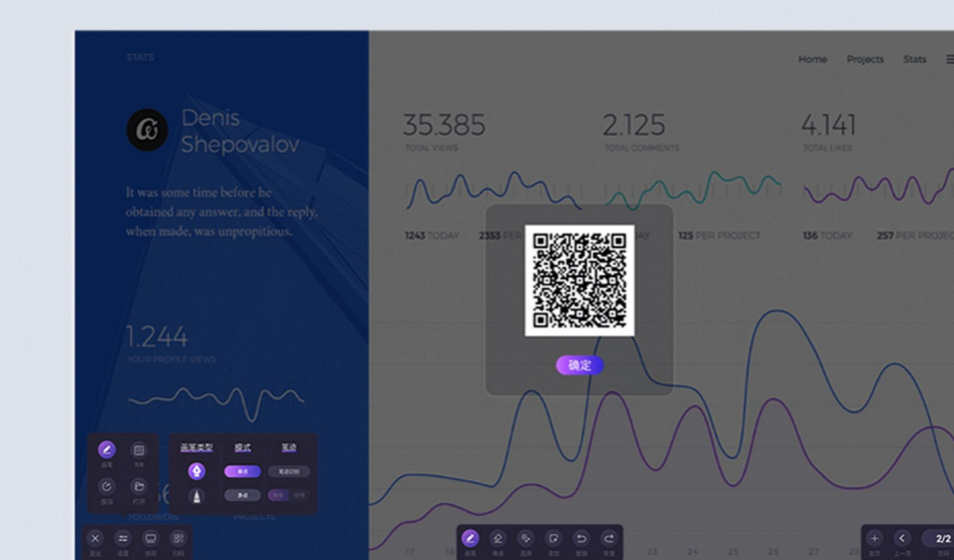

4K Resolution Rate

Full Lamination Process

4K HDR (High Data Rate)

Clear details and fine colors

Non-4K HDR (High Data Rate)

Fuzzy, loss of details

0086-755-36699620

<https://global.horion.com>

No Mouse Required

Easily Point Out on Any Occasions

27-inch touch screen, fast and accurate touch control, just need one gently point, PPT will be easily turned page.

The large screen can be synchronized while using writing pen and key annotations function.

Intelligent Whiteboard

Insert image | Insert video | Smart search

Scan Code to Save

Save to local folder | Scan to take away | Store in the cloud

Sharp Handwriting

1mm precision rate | Widths and colors are available